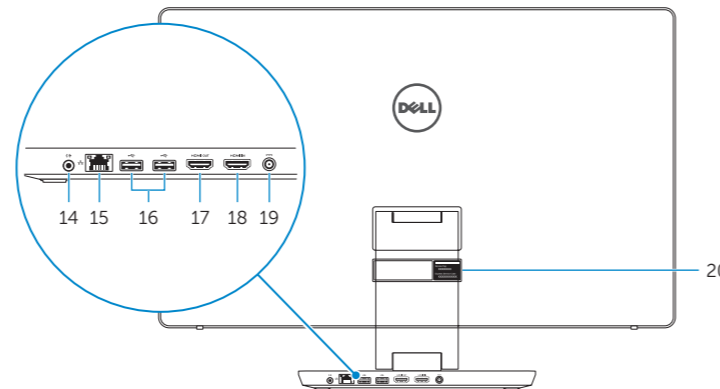

## Features

功能部件 | 功能 | 外觀 | 기능

- 1. Right microphone
- 2. Intel RealSense 3D Camera – optional
- 3. Left microphone
- 4. Camera-status light
- 5. USB 3.0 port (supports fast charging)
- 6. USB 3.0 port
- 7. Brightness control buttons (2)
- 8. Input-source selection/screen-off
- 9. Hard-drive activity light
- 10. Power button
- 11. Media-card reader
- 12. USB 3.0 ports (2)
- 13. Headset port
- 14. Audio-out port
- 15. Network port
- 16. USB 2.0 ports (2)
- 17. HDMI-out port
- 18. HDMI-in port
- 19. Power-adaptor port
- 20. Service Tag label