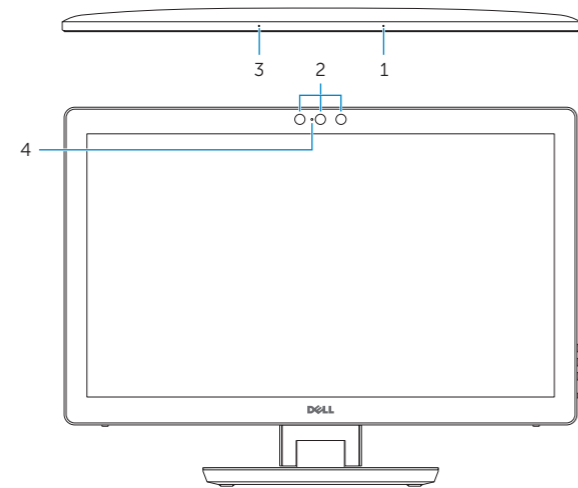

## Features

功能部件 | 功能 | 外觀 | 기능

- 1. Right microphone
- 2. Intel RealSense 3D Camera – optional
- 3. Left microphone
- 4. Camera-status light
- 5. USB 3.0 port (supports fast charging)
- 6. USB 3.0 port
- 7. Brightness control buttons (2)
- 8. Input-source selection/screen-off
- 9. Hard-drive activity light
- 10. Power button
- 11. Media-card reader
- 12. USB 3.0 ports (2)
- 13. Headset port
- 14. Audio-out port
- 15. Network port
- 16. USB 2.0 ports (2)
- 17. HDMI-out port
- 18. HDMI-in port
- 19. Power-adaptor port
- 20. Service Tag label