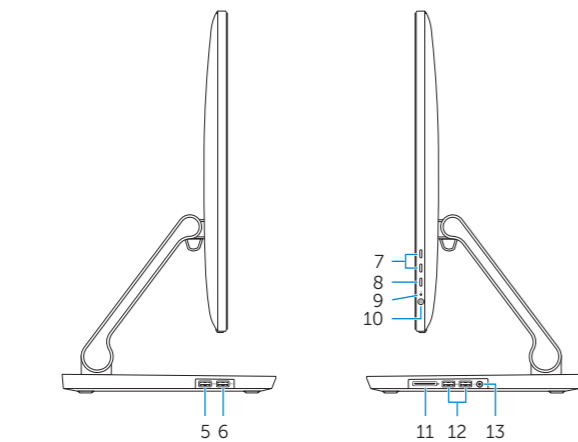

## Features

功能部件 | 功能 | 外觀 | 기능

- 1. Right microphone
- 2. Intel RealSense 3D Camera – optional
- 3. Left microphone
- 4. Camera-status light
- 5. USB 3.0 port (supports fast charging)
- 6. USB 3.0 port
- 7. Brightness control buttons (2)
- 8. Input-source selection/screen-off
- 9. Hard-drive activity light
- 10. Power button
- 11. Media-card reader
- 12. USB 3.0 ports (2)
- 13. Headset port
- 14. Audio-out port
- 15. Network port
- 16. USB 2.0 ports (2)
- 17. HDMI-out port
- 18. HDMI-in port
- 19. Power-adaptor port
- 20. Service Tag label